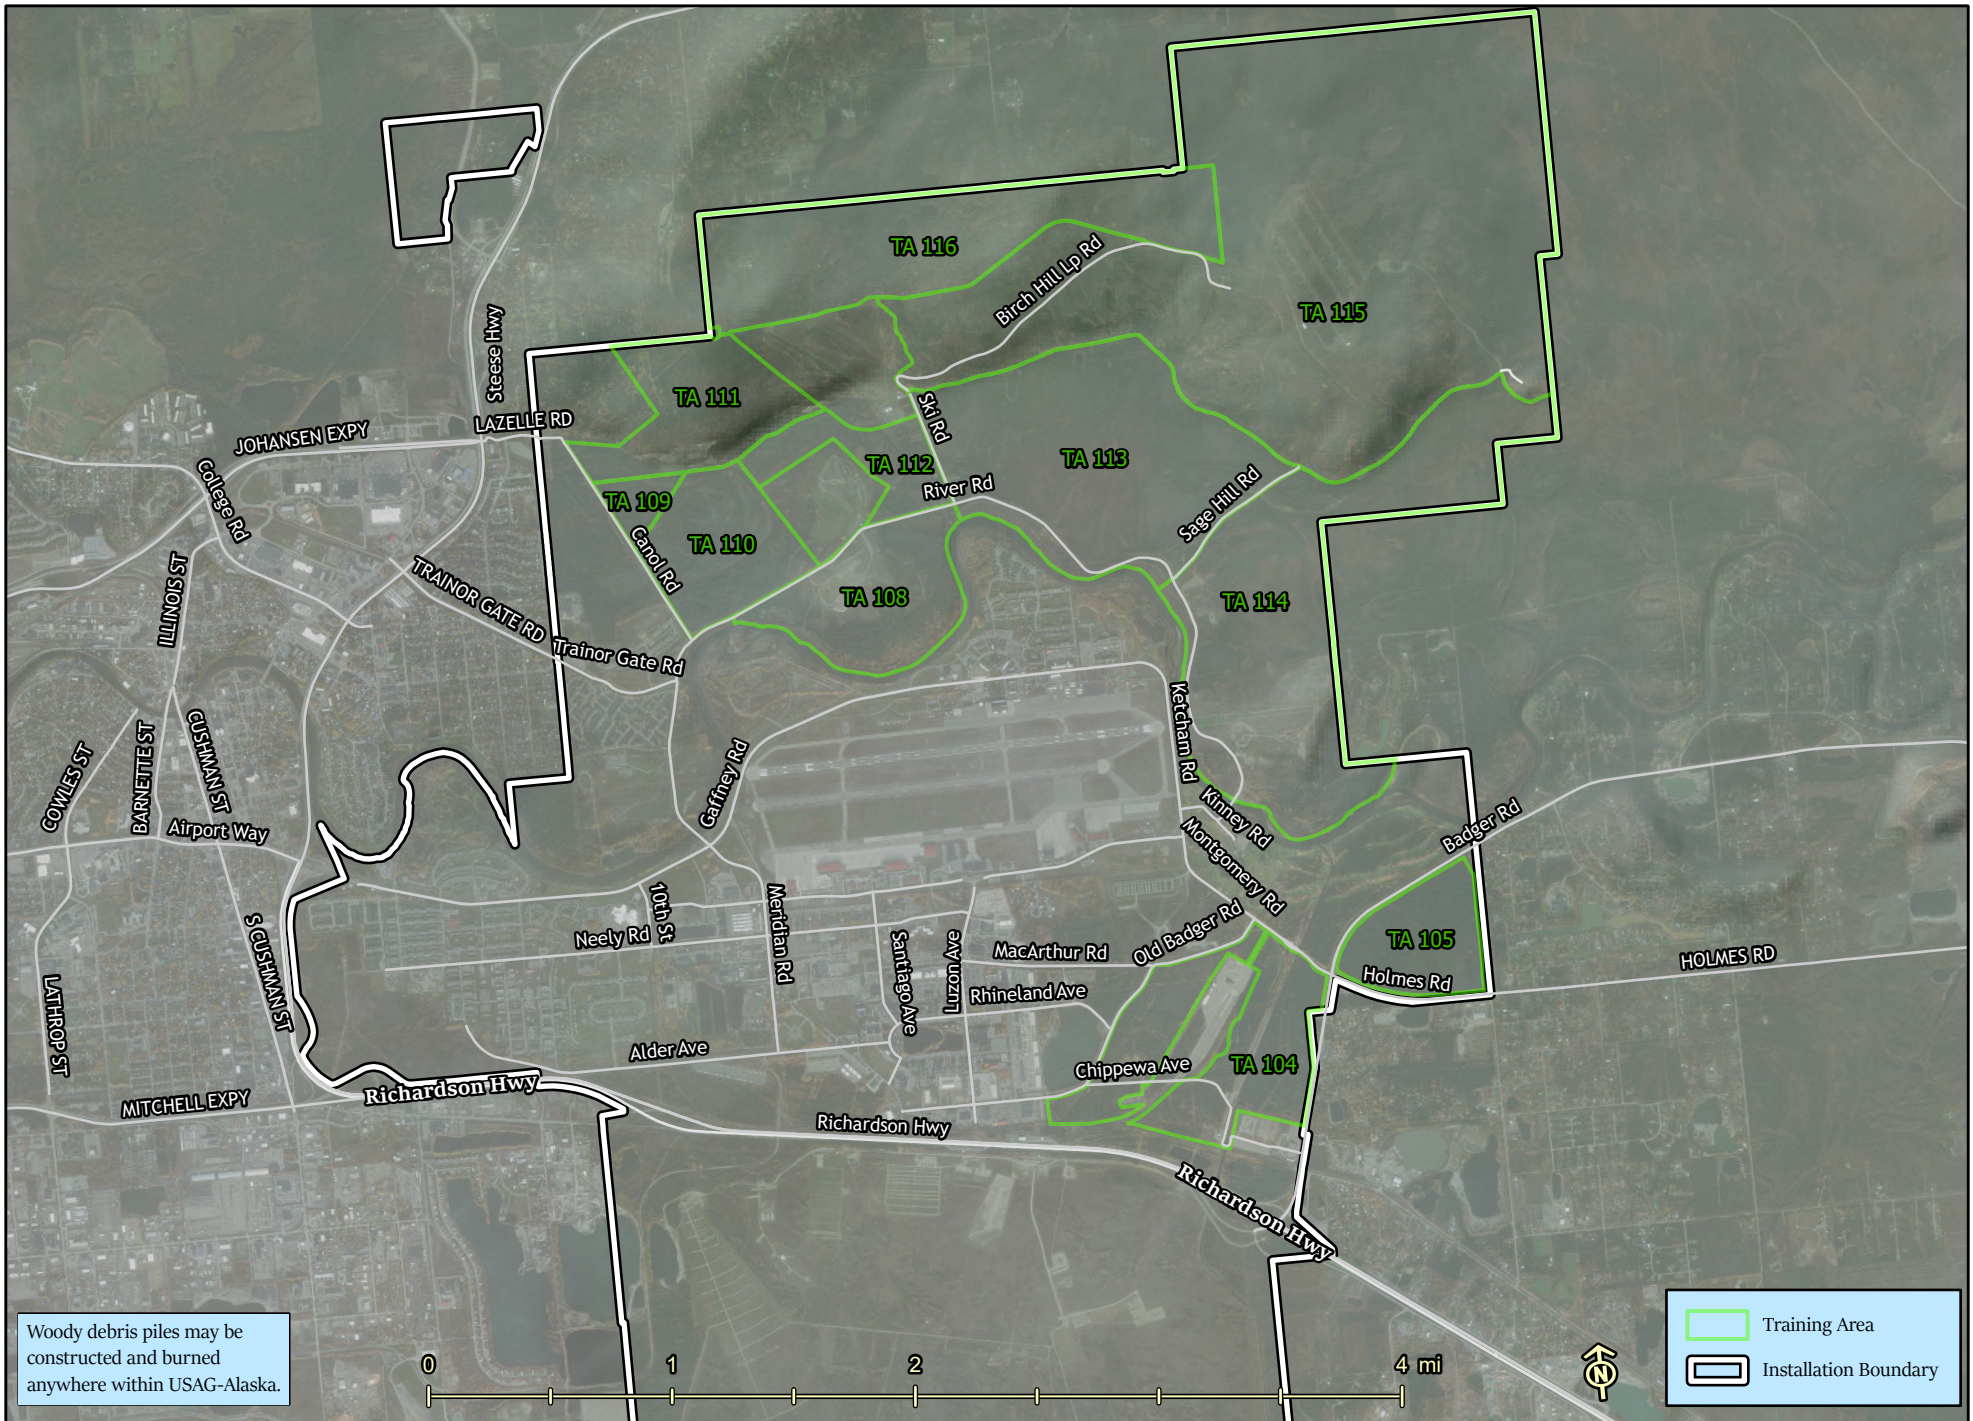

# Fort Wainwright Main Post - WDP

Woody debris piles may be constructed and burned anywhere within USAG-Alaska.